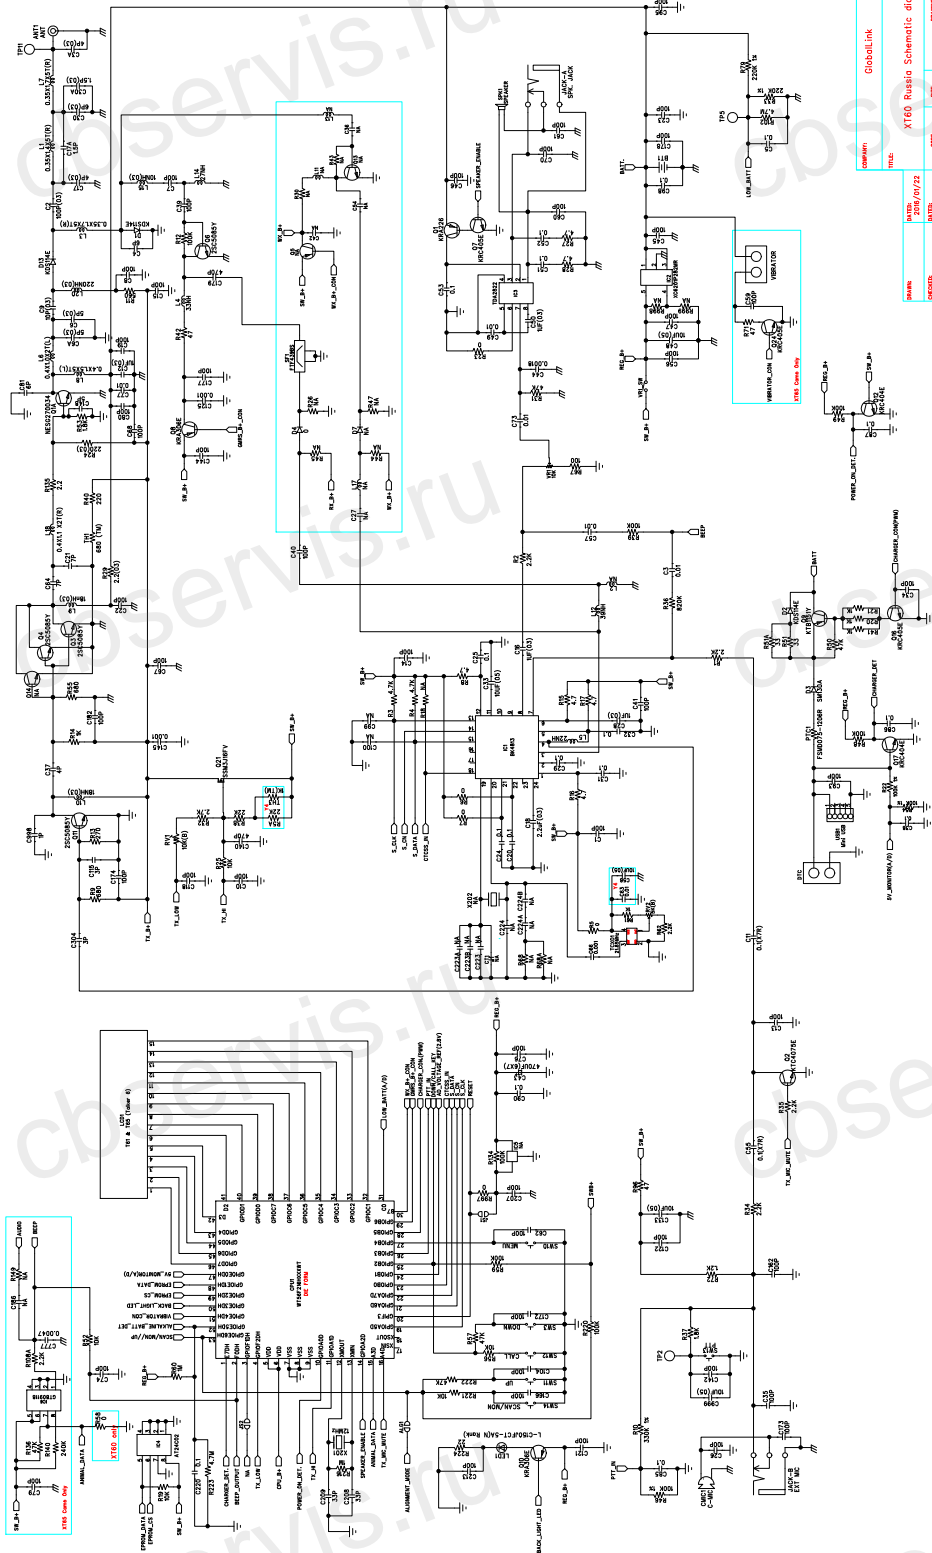

DATE	REVISION	BY
	1	
	2	
	3	
	4	
	5	
	6	

RobotLink			
FILE	DATE	CODE	REV
XT60 Russian Schematic diagram	2018/09/22	B0102	14
DESIGNER	DATE	REVISION	
CHECKER	DATE	REVISION	
APPROVED	DATE	REVISION	
DATE	DATE	REVISION	

1 2 3 4 5 6