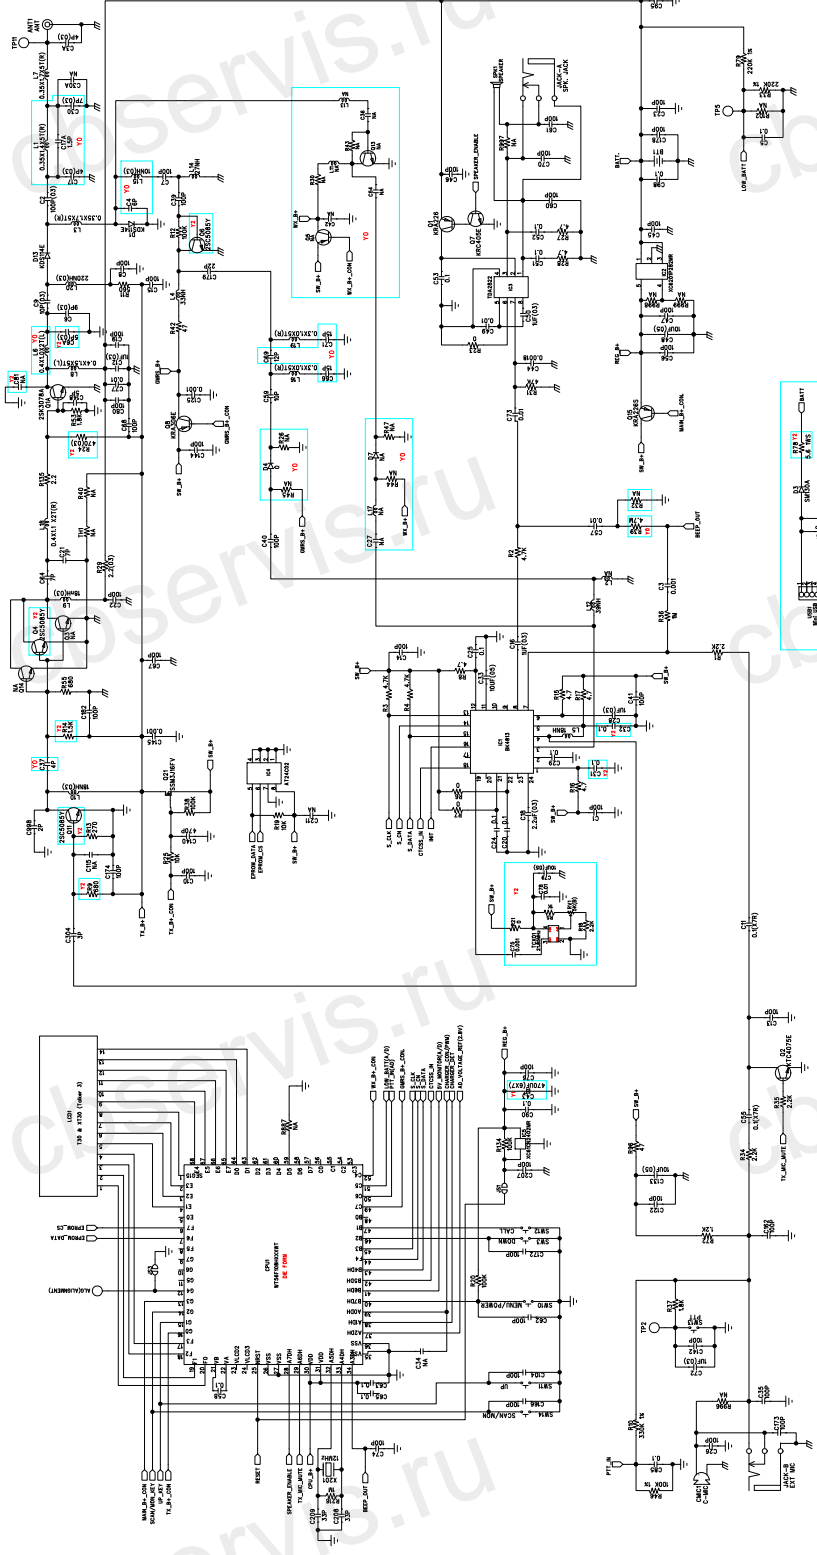

DATE	
REV.	
BY	
CHK.	
APP.	
DATE	

1 2 3 4 5 6

Gobelin			
FILE	NAME	DATE	BY
XT30 Russian Schematic diagram			
REV.	DATE	BY	
128			