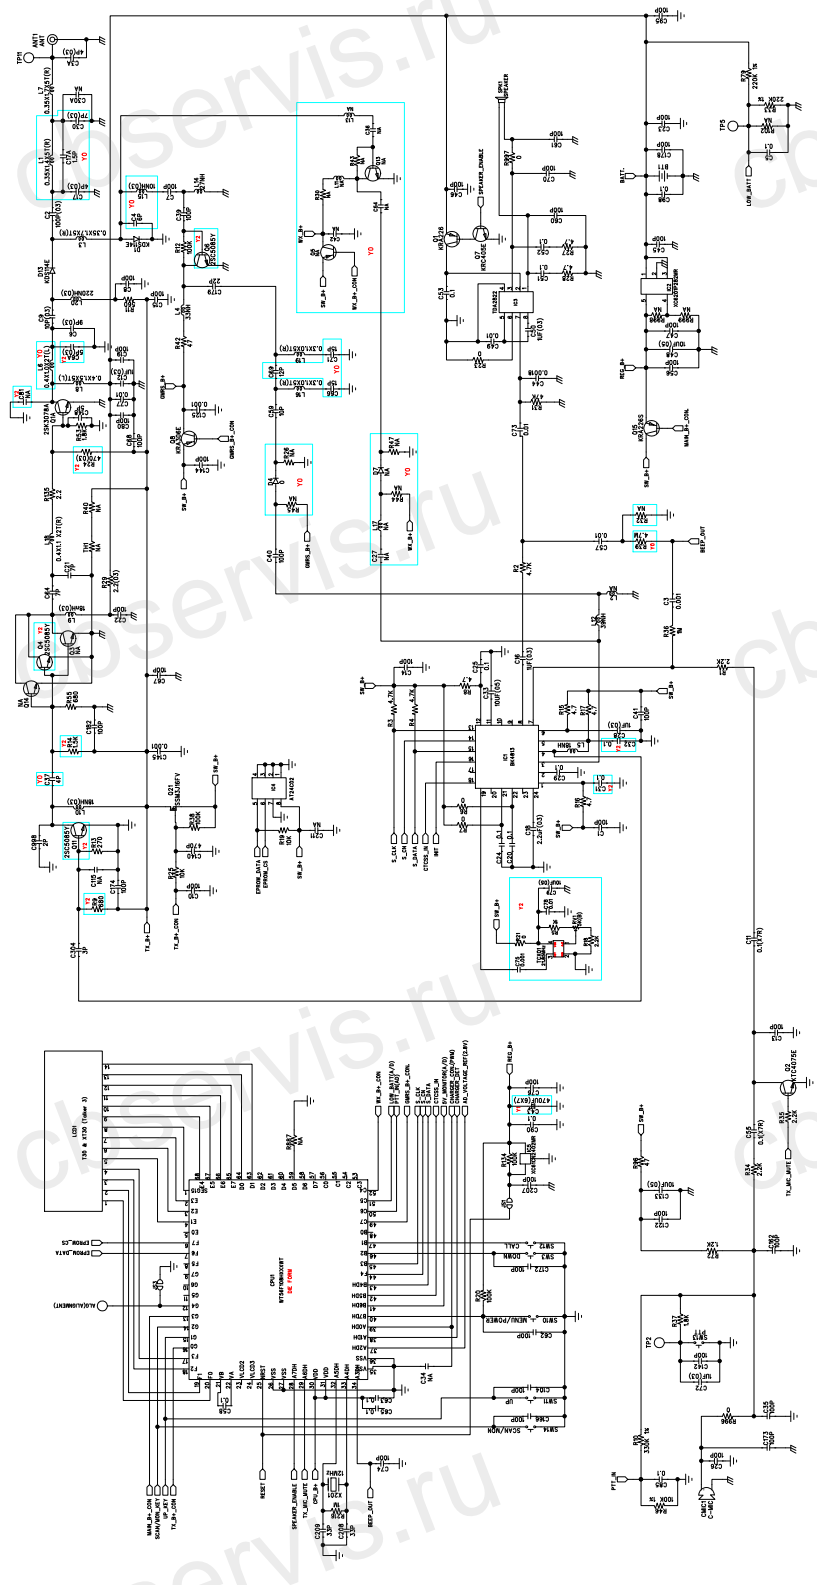

DATE	
REV.	
BY	
CHK	
APP	
DATE	

1 2 3 4 5 6

GlobeLink	
FILE	XT10 Russian Schematic diagram
DATE	2008/09/29
USER	
COMP	BOON
PROJECT	
REVISION	1
DATE	
BY	
CHK	
APP	
DATE	

DATE	2008/09/29
USER	
COMP	BOON
PROJECT	
REVISION	1
DATE	
BY	
CHK	
APP	
DATE	