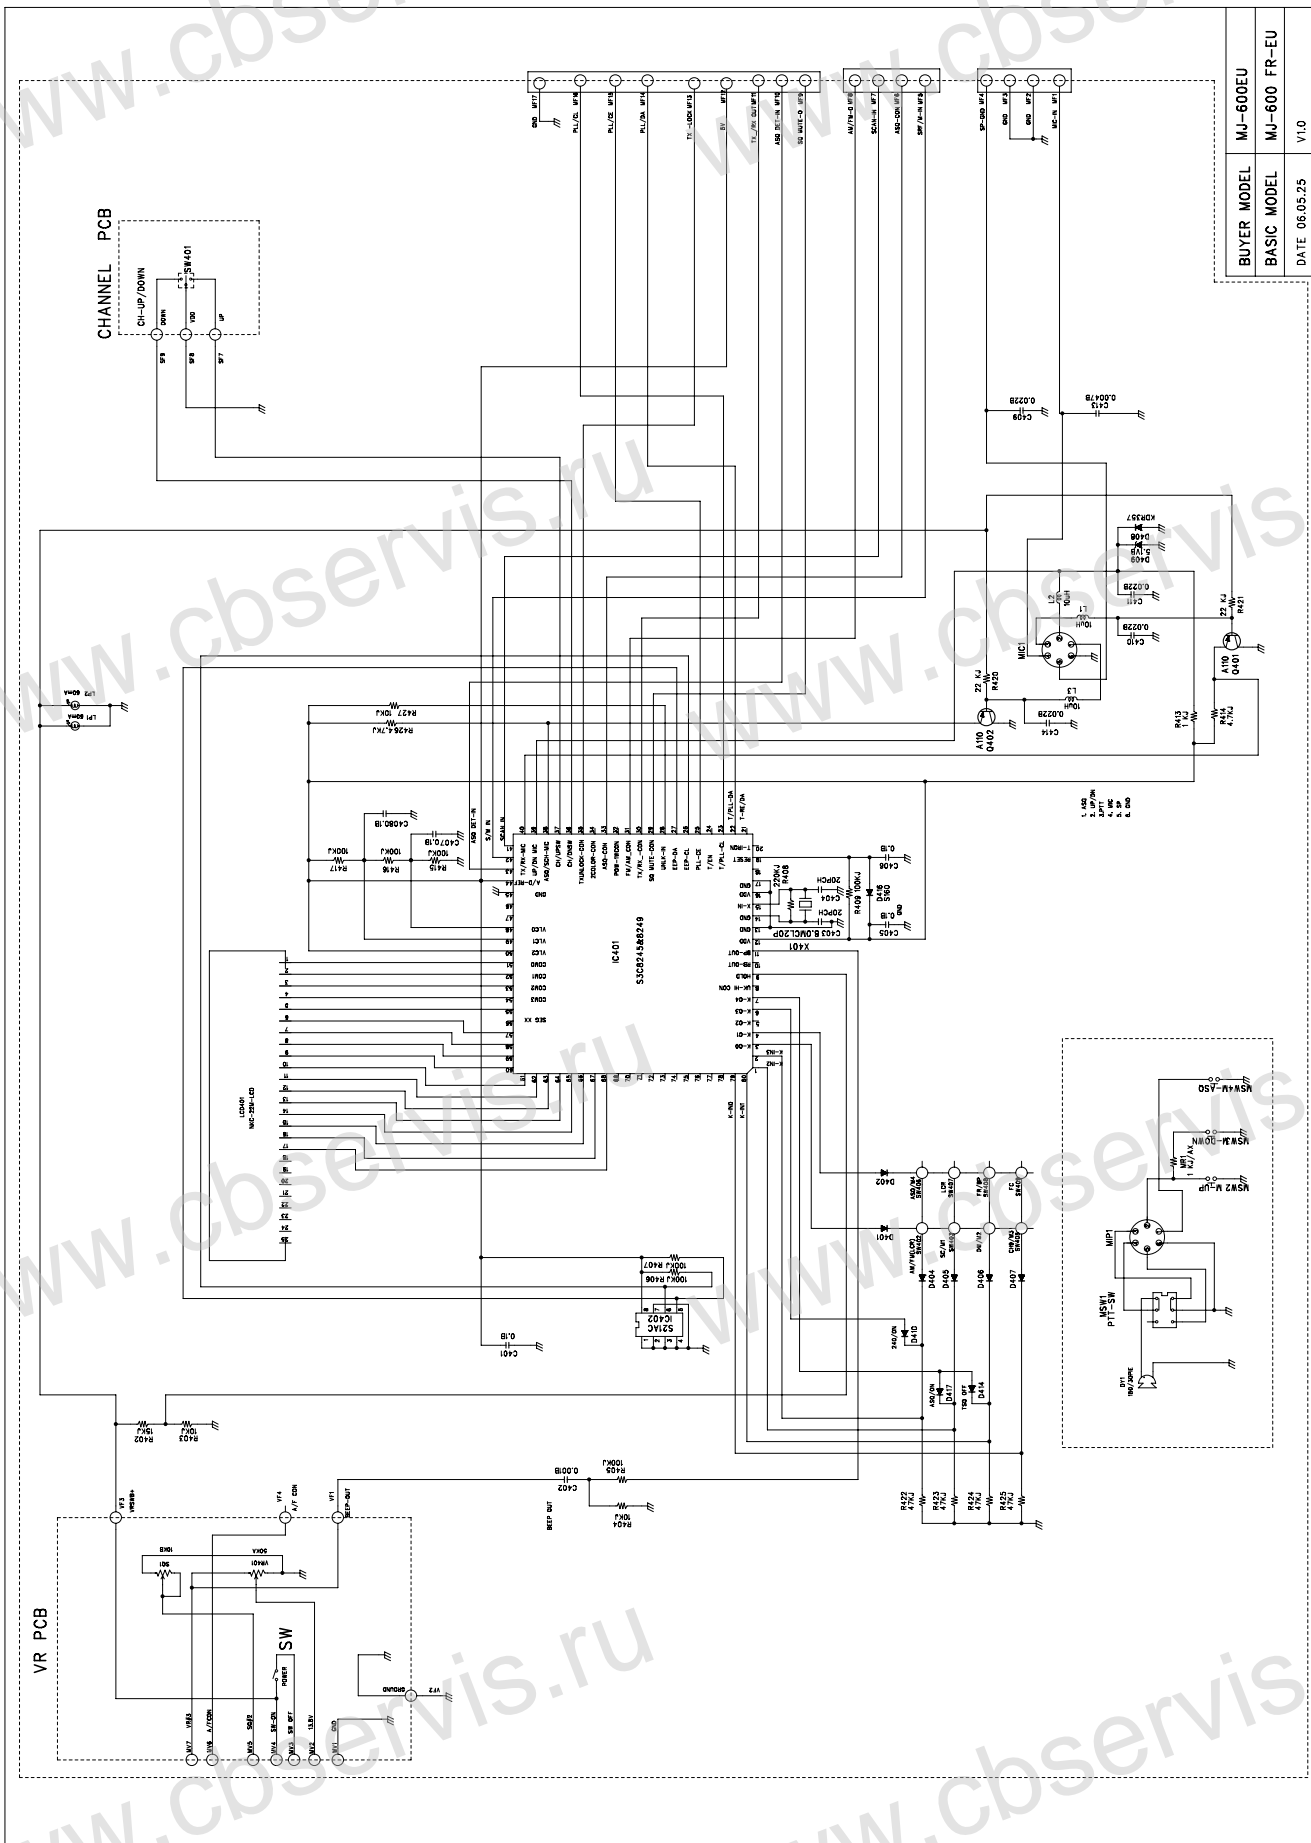

NJ-600 EU MANE UNIT

BUYER MODEL	MJ-600 EU
BASIC MODEL	EU-NJ-600
DATE	06.05.24
	V1.0

BUYER MODEL	MJ-600EU
BASIC MODEL	MJ-600 FR-EU
DATE	06.05.25
	V1.0